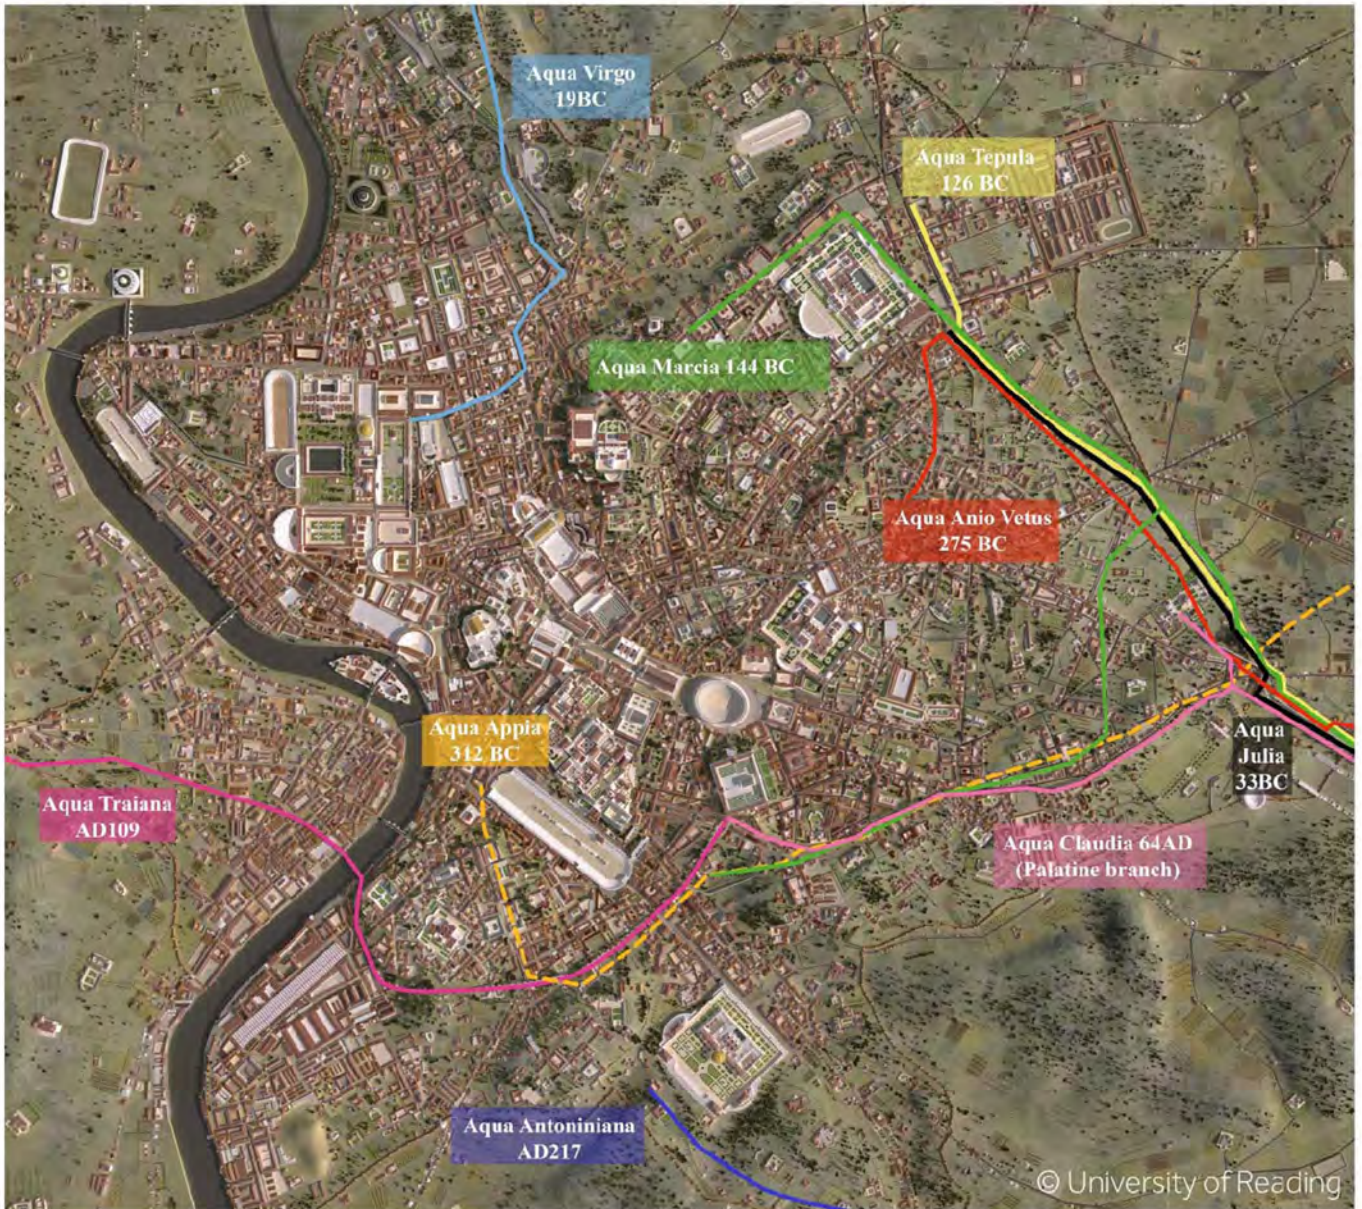

COURSE SUPPLEMENT

ROME:

A Virtual Tour of the Ancient City

I've included this supplement which contains maps that are seen within the course. You may find these useful to print out, to keep to hand whilst you work through the weeks.

ROAD MAP

AQUEDUCT MAP

BATH MAP

0. Naumachia of Trajan
1. Pincio Hill – gardens
2. Praetorian camp
3. Mausoleum of Augustus
4. Mausoleum of Hadrian
5. Horologium of Augustus
6. Ara Pacis
7. Temple of Quirinus
8. Baths of Diocletian
9. Cisterns for Baths of Diocletian
10. Excavated city blocks
11. Eurypus Canal
12. Stadium of Domitian
13. Baths of Nero
14. Column of Marcus Aurelius
15. Temple of Hadrian
16. Pantheon
17. Odeon of Domitian
18. Baths of Agrippa
19. Saepia Iulia
20. Temple of Serapis
21. Baths of Constantine
22. Theatre of Pompey
23. Temples of Largo Argentina
24. Theatre of Balbus
25. Porticus Octaviae
26. Circus Flaminius
27. Theatre of Marcellus
28. Forum Holitorium temples
29. Tiber island
30. Cloaca Maxima outflow
31. Forum Boarium
32. Capitoline Hill and temples
33. Forum
34. Forum Iulium or Forum of Caesar
35. Forum of Trajan
36. Forum of Augustus
37. Forum Transitorium
38. Templum Pacis
39. Basilica of Maxentius and Constantine
40. Temple of Venus and Rome
41. Arch of Titus
42. Palatine Hill and imperial palaces
43. Arch of Constantine
44. Colosseum
45. Temple of the Deified Claudius
46. Baths of Titus
47. Ludus Magnus
48. Macellum Magnum
49. Baths of Trajan
50. Porticus Liviae
51. Baker's Tomb
52. Porta Maggiore
53. Sessorian Palace
54. Amphitheatrum Castrense
55. Circus Maximus
56. Septizodium
57. Baths of Decius
58. Porticus Aemilia
59. Warehouse of Galba
60. Monte Testaccio
61. Pyramid of Cestius
62. Baths of Caracalla