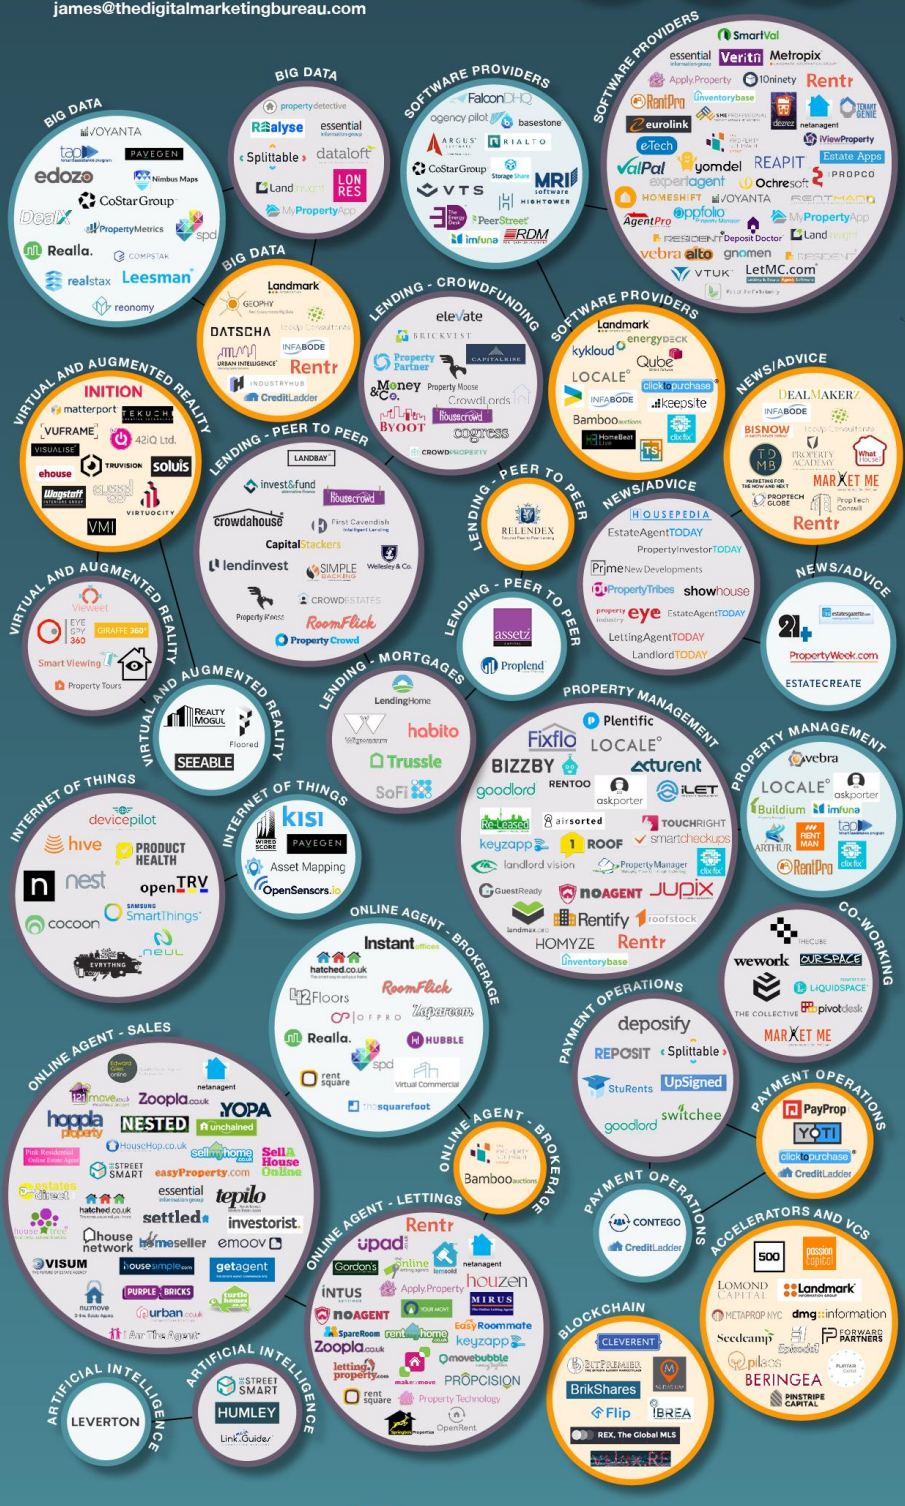

PROPTech UK MAP

#PROPTech AT A GLANCE

The PropTech community is growing everyday; here we display the key companies in the sector, broken down into their specialisation.

If you are not here, or see anyone missing, please e-mail: james@thedigitalmarketingbureau.com